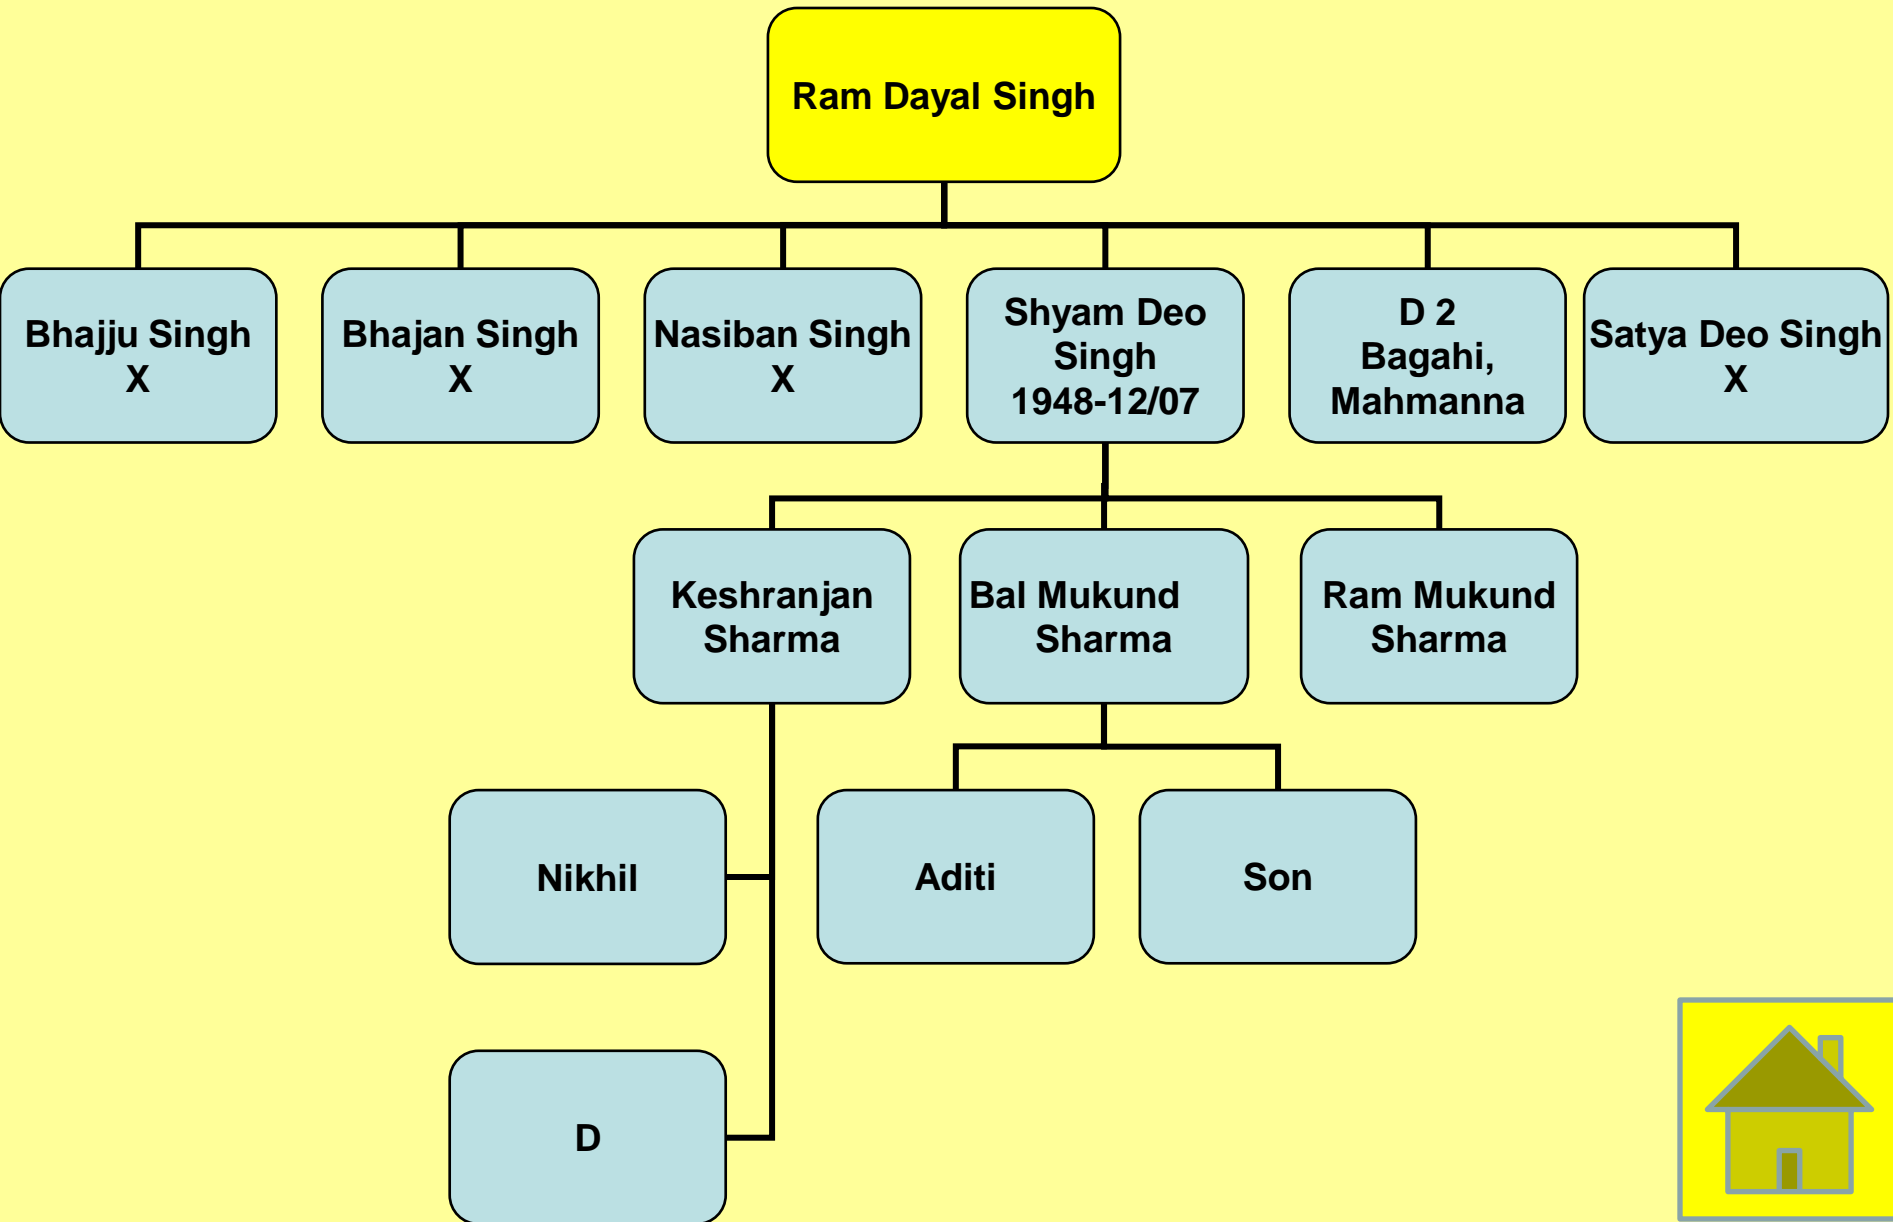

SONEBHADRA 1, T 2